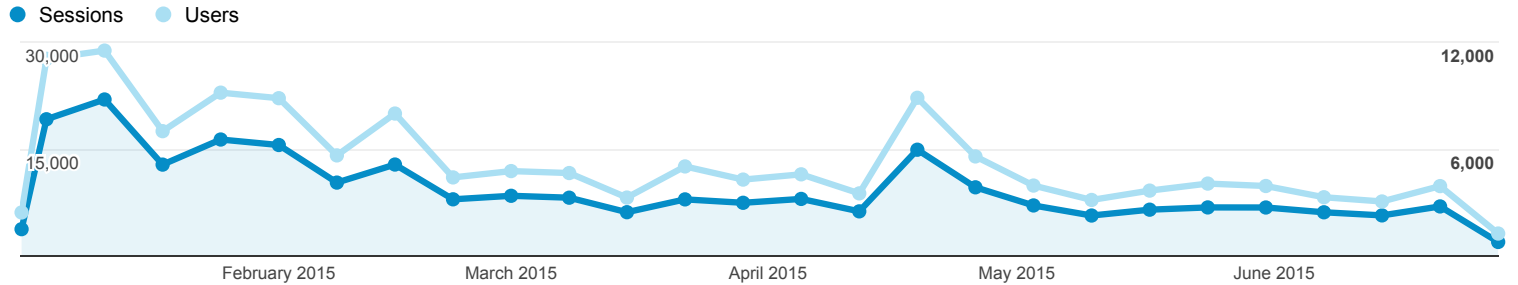

Jan 1, 2015 - Jun 30, 2015

Audience Overview

All Sessions
100.00%

Overview

Sessions
251,369

Users
85,685

Pageviews
548,845

Pages / Session
2.18

Avg. Session Duration
00:01:55

Bounce Rate
52.23%

% New Sessions
30.33%

Returning Visitor (Blue) | New Visitor (Green)

Language	Sessions	% Sessions
1. en-gb	146,461	58.27%
2. en-us	96,515	38.40%
3. en	2,125	0.85%
4. en-au	715	0.28%
5. nl-nl	674	0.27%
6. it	429	0.17%
7. fr-fr	379	0.15%
8. fr	321	0.13%
9. de-de	317	0.13%
10. nb-no	253	0.10%