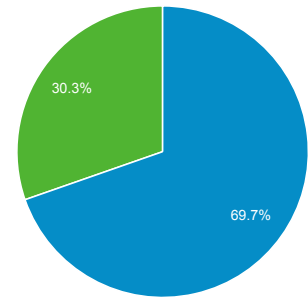

Jan 1, 2015 - Jun 30, 2015

Audience Overview

All Sessions
100.00%

Overview

Sessions
251,369

Users
85,685

Pageviews
548,845

Pages / Session
2.18

Avg. Session Duration
00:01:55

Bounce Rate
52.23%

% New Sessions
30.33%

Returning Visitor (Blue) | New Visitor (Green)

Language	Sessions	% Sessions
1. en-gb	146,461	58.27%
2. en-us	96,515	38.40%
3. en	2,125	0.85%
4. en-au	715	0.28%
5. nl-nl	674	0.27%
6. it	429	0.17%
7. fr-fr	379	0.15%
8. fr	321	0.13%
9. de-de	317	0.13%
10. nb-no	253	0.10%